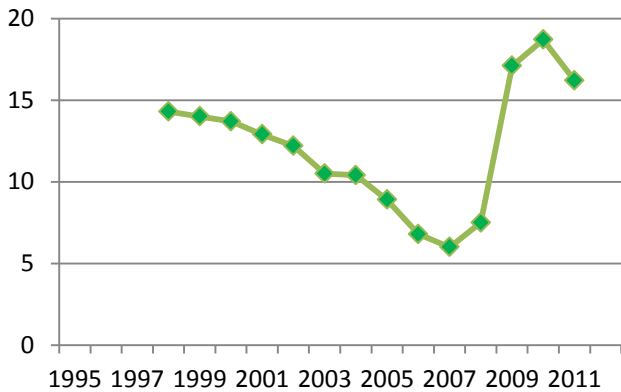

Latvia

Capital: Riga (713.000 inhabitants)
 Population (millions): 2,068
 Area (square kilometres): 64.559

GDP growth (annual %)

Participation rate (15+), %

Unemployment rate, %

Social protection expenditures, % of GDP