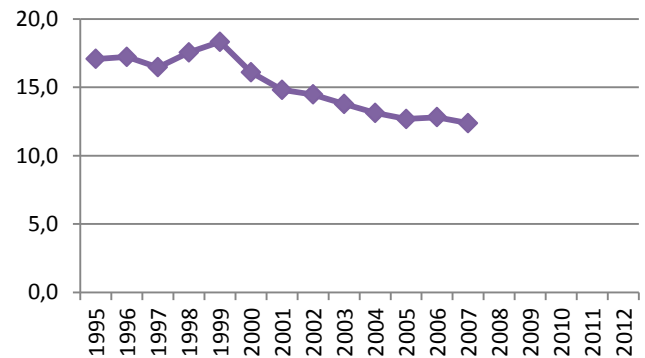

Latvia

Capital: Riga (713.000 inhabitants)
 Population (millions): 2,068
 Area (square kilometres): 64.559

GDP growth (annual %)

Participation rate (15+), %

Unemployment rate, %

Social protection expenditures, % of GDP

Inequality of income distribution - Gini coefficient

Human Development Index (HDI)