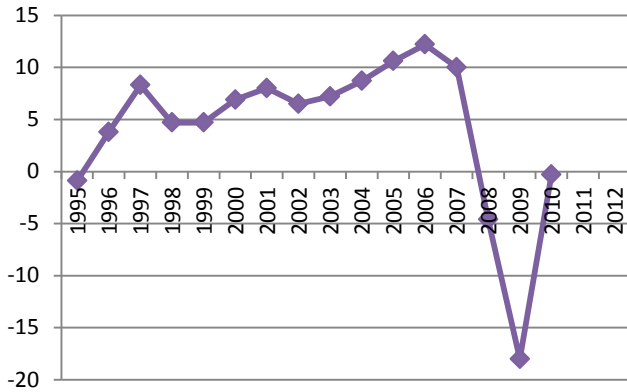

Latvia

Capital: Riga (713.000 inhabitants)
 Population (millions): 2,068
 Area (square kilometres): 64.559

GDP growth (annual %)

Participation rate (15+), %

Unemployment rate, %

Social protection expenditures, % of GDP

Inequality of income distribution - Gini coefficient

Human Development Index (HDI)