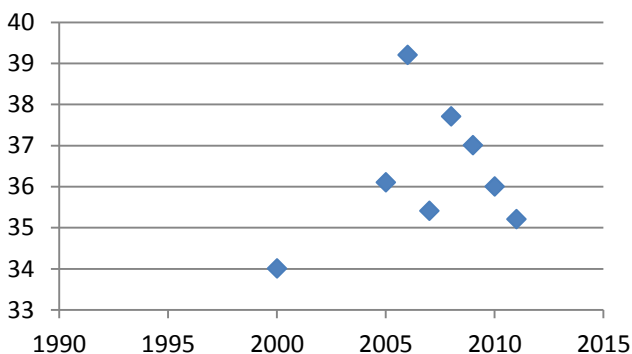

Latvia

Capital: Riga (713.000 inhabitants)
 Population (millions): 2,068
 Area (square kilometres): 64.559

GDP growth (annual %)

Participation rate (15+), %

Unemployment rate, %

Social protection expenditures, % of GDP

Inequality of income distribution - Gini coefficient

Human Development Index (HDI)