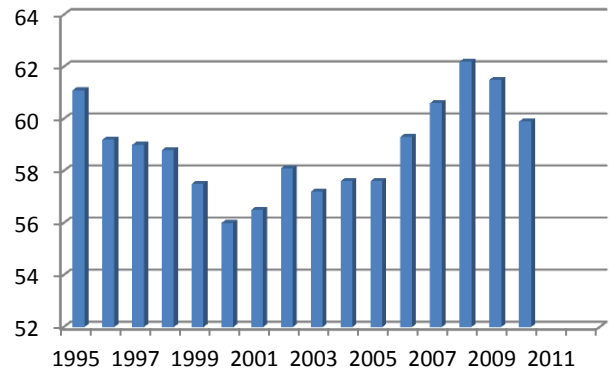

Latvia

Capital: Riga (713.000 inhabitants)
 Population (millions): 2,068
 Area (square kilometres): 64.559

GDP growth (annual %)

Participation rate (15+), %

Unemployment rate, %

Social protection expenditures, % of GDP

Inequality of income distribution - Gini coefficient

Human Development Index (HDI)