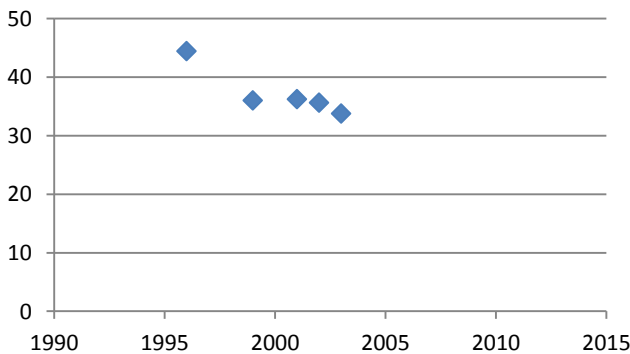

Armenia

Capital: Yerevan (1,127 M inhabitants)

Population (millions): 3,33

Area (square kilometres): 29.743

GDP growth (annual %)

Participation rate (15+), %

Unemployment rate, %

Social protection expenditures, % of GDP

Inequality of income distribution - Gini coefficient

Human Development Index (HDI)