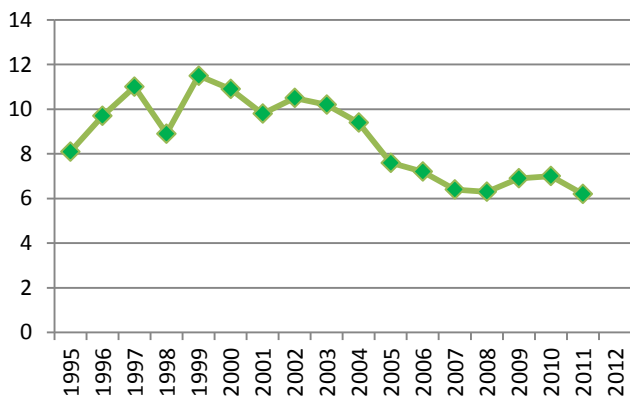

Armenia

Capital: Yerevan (1,127 M inhabitants)

Population (millions): 3,33

Area (square kilometres): 29.743

GDP growth (annual %)

Participation rate (15+), %

Unemployment rate, %

Social protection expenditures, % of GDP

Inequality of income distribution - Gini coefficient

Human Development Index (HDI)