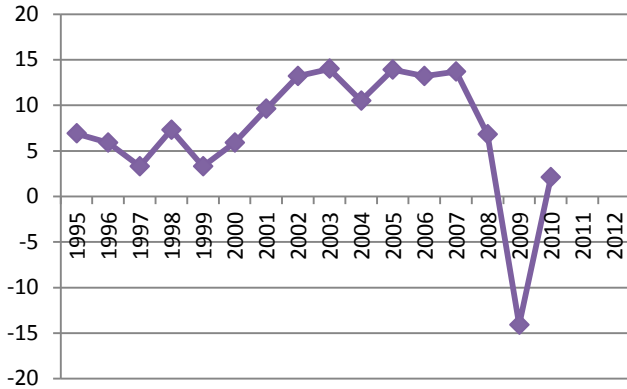

Armenia

Capital: Yerevan (1,127 M inhabitants)

Population (millions): 3,33

Area (square kilometres): 29.743

GDP growth (annual %)

Participation rate (15+), %

Unemployment rate, %

Social protection expenditures, % of GDP

Inequality of income distribution - Gini coefficient

Human Development Index (HDI)