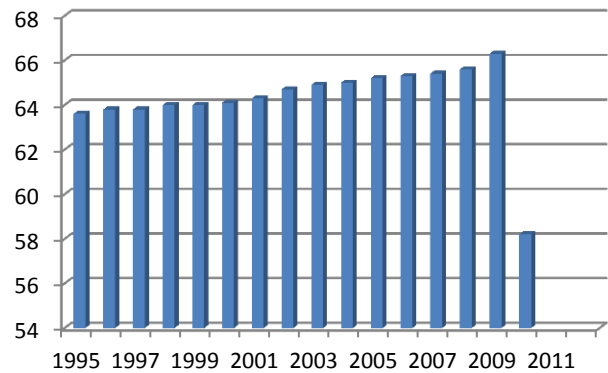

Armenia

Capital: Yerevan (1,127 M inhabitants)

Population (millions): 3,33

Area (square kilometres): 29.743

GDP growth (annual %)

Participation rate (15+), %

Unemployment rate, %

Social protection expenditures, % of GDP

Inequality of income distribution - Gini coefficient

Human Development Index (HDI)